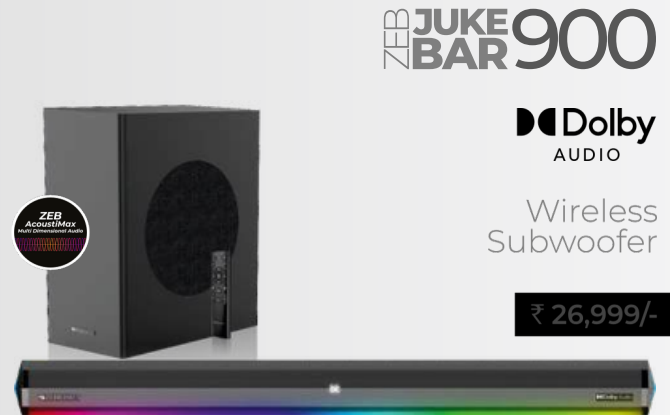

Excellence
Quality &
Reliability

28 YEARS

Dual
Wireless
Subwoofer

NEW JUKE BAR
9550
PRO DOLBY 5.2

Dolby
AUDIO

₹ 64,999/-

625W RMS Output | Multi Connectivity (BT v5.3 | TV (ARC) | Optical IN | USB | AUX) | Powerful Bass
16.51cm Dual Subwoofers | Wall Mountable | 5.2 CH surround sound | LED Display | Soundbar with 3 Drivers
Dual Wireless Rear Satellites | RGB LED Lights

NEW JUKE BAR
9520WS
PRO DOLBY 5.1

Dolby
AUDIO

₹ 43,999/-

625W RMS Output | 5.1 CH surround sound | 16.51cm Subwoofer
Soundbar with 3 Drivers | Dual Wireless Rear Satellites
Multi Connectivity (BT v5.3 | TV (ARC) | Optical IN | USB | AUX)
LED Display | Wall Mountable

NEW JUKE BAR
900

Dolby
AUDIO

Wireless
Subwoofer

₹ 26,999/-

450W RMS Output | 20.32cm Wireless Subwoofer | LED Display
Soundbar with Quad Drivers | Virtual 5.1 | RGB Lights | Wall Mountable
Multi Connectivity (BT v5.3 | TV (ARC) | Optical IN | USB | AUX)