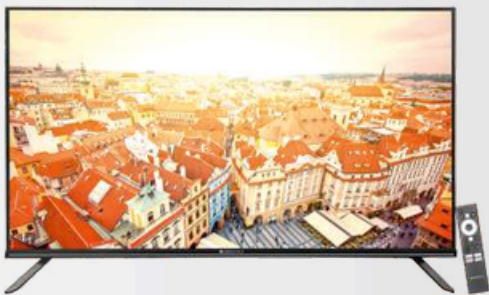

New

ZEB-43G2

₹ 58,999/-

Google TV | 109cm | 4K QLED | HDR 10 | Frameless Design
BT Remote with Voice Assistant | Built-in BT & Dual Band Wi-Fi
App Support | 20W Speakers | Ultrabright Display | Wall Mountable
Multi Connectivity (Triple HDMI - 1 x HDMI (ARC), 2 x HDMI IN |
Optical OUT | 2 x USB | 1 x AV IN | RJ45 | RF Input) | Glossy Panel
A+ Grade Display Panel

New

ZEB-43G1

₹ 48,999/-

Google TV | 109cm | 1920 x 1080 FHD | HDR 10 | Frameless Design
BT Remote with Voice Assistant | Built-in BT & Dual Band Wi-Fi
App Support | 24W Speakers | Ultrabright Display | Wall Mountable
Multi Connectivity (Dual HDMI - 1 x HDMI (ARC), 1 x HDMI IN |
Optical OUT | 2 x USB | 1 x AV IN | RJ45 | RF Input) | Glossy Panel
A+ Grade Display Panel