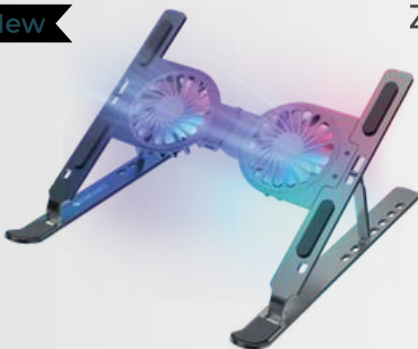

Laptop Stands

New

ZEB-NS6000

₹ 4,999/-

Dual Powerful Fans | Metal Body | Multicolor LED Lights | Anti Rust
7 Adjustable Levels | Type-C Powered | Anti-Slip Silicone Rubber Pads
Fan Speed Controller | 58 CFM Airflow | Supports Max 5kg
Supports upto 43.18cm(17) Laptop Sizes | Foldable & Ergonomic

New

₹ 4,999/-